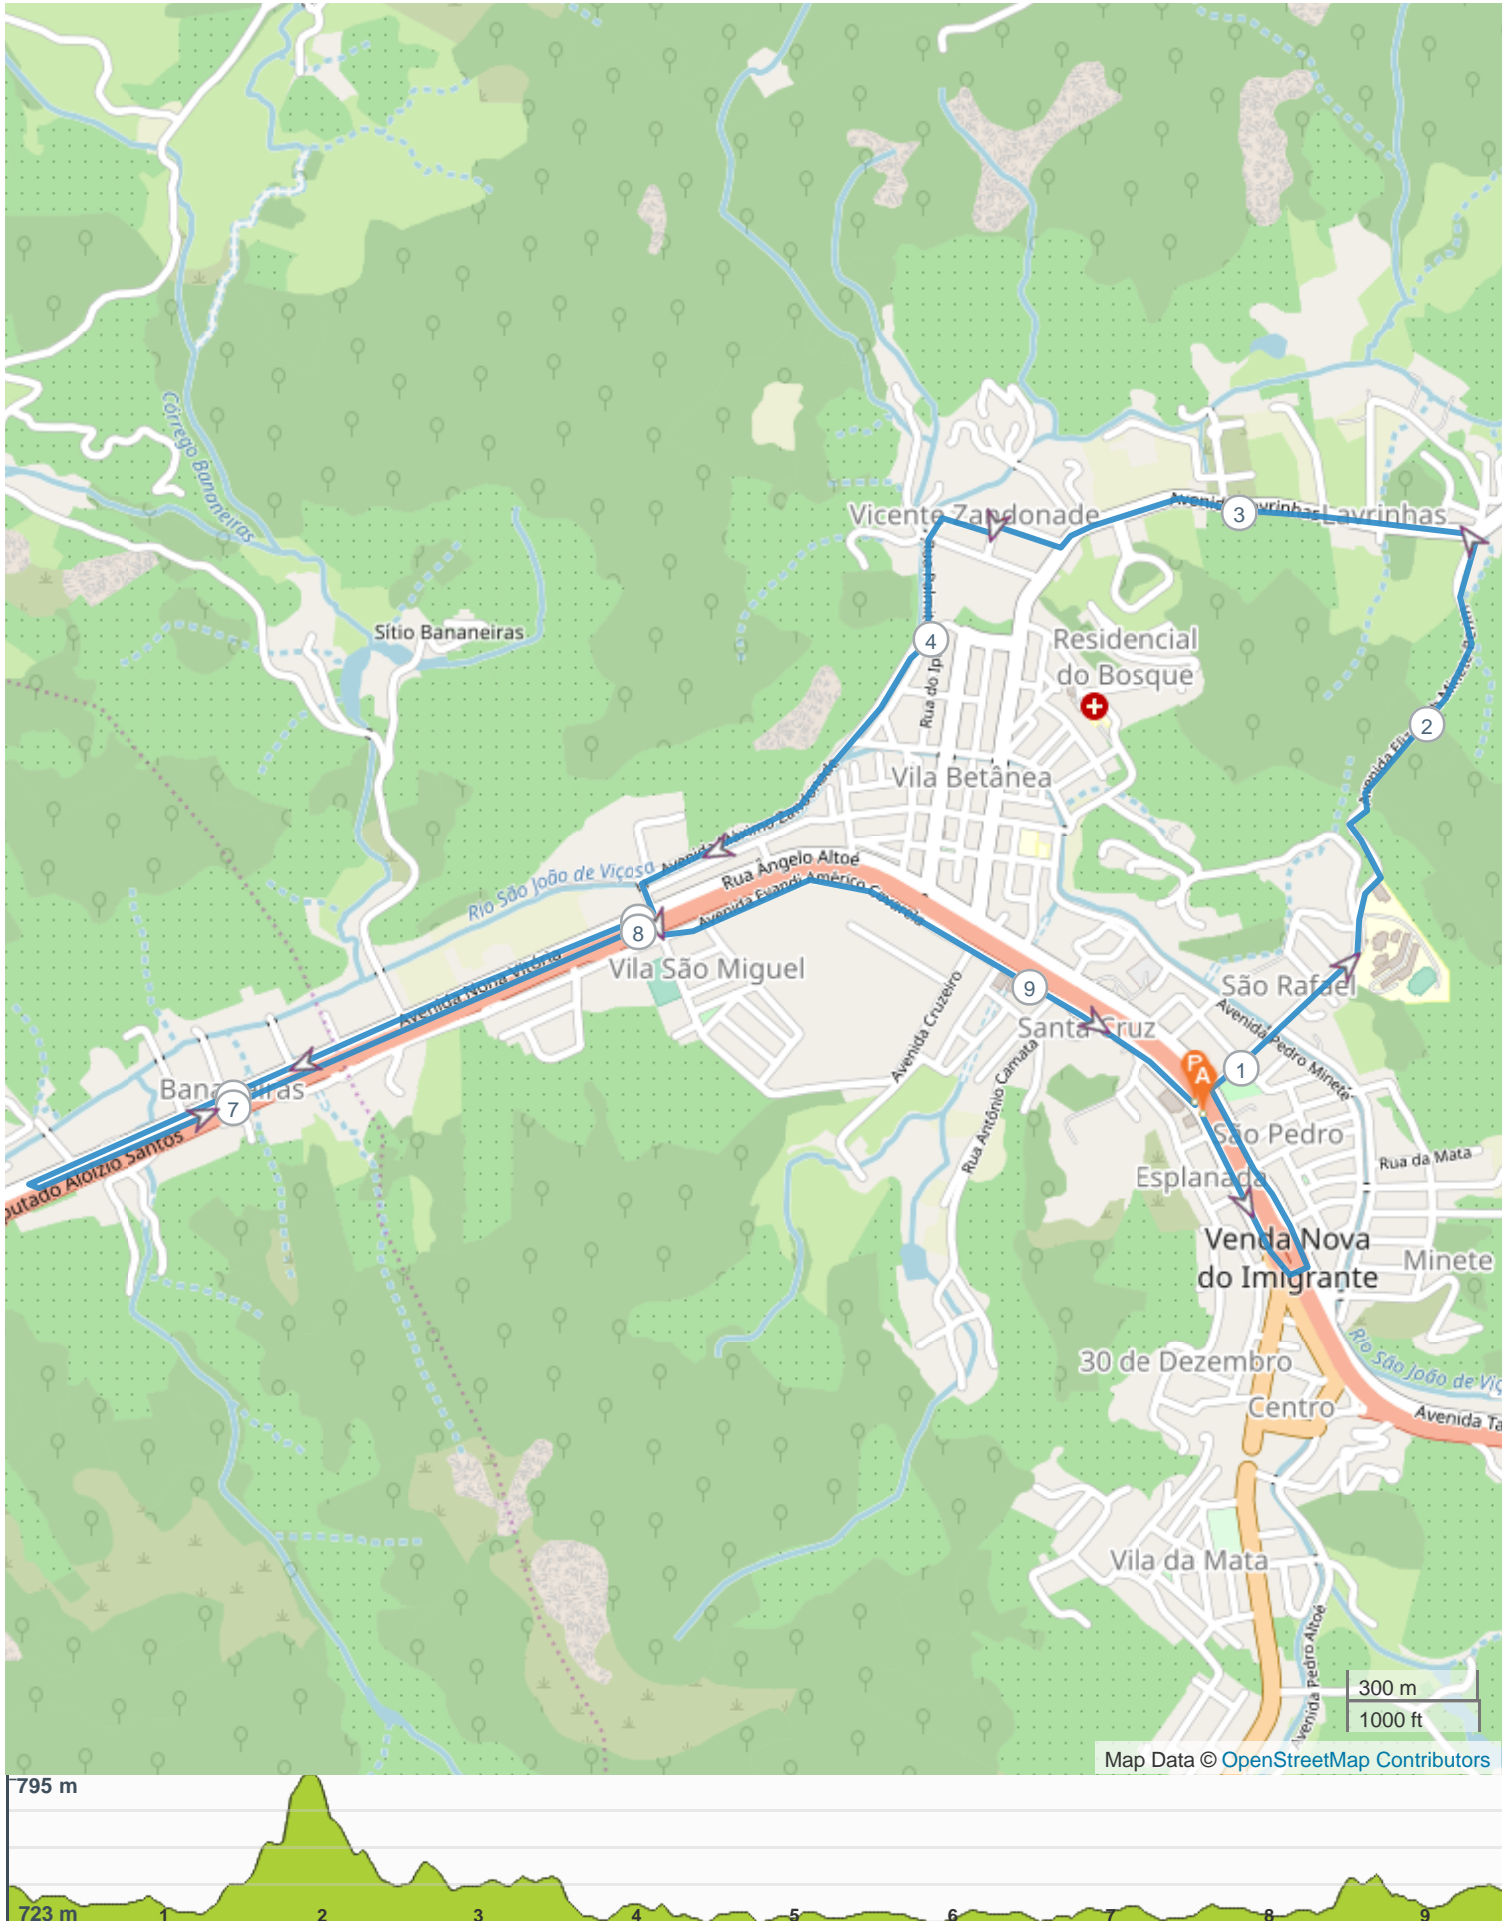

18 CORRIDA DE VENDA NOVA 2022 10 KM

ROUTE INFORMATION

ROUTE LENGTH	9.470 km
ASCENT	174 m
DESCENT	175 m
HILLS	⬆ 42.9% ⬇ 46.7% ➡ 10.5%
TERRAIN	Mixed 🌲🌳
START	LAT: -20.329747, LNG: -41.131431

NOTES

18 CORRIDA DE VENDA NOVA 2022 10 KM

ROUTE DIRECTIONS

No	Km	Turn	Directions
1	9.470		FINISH